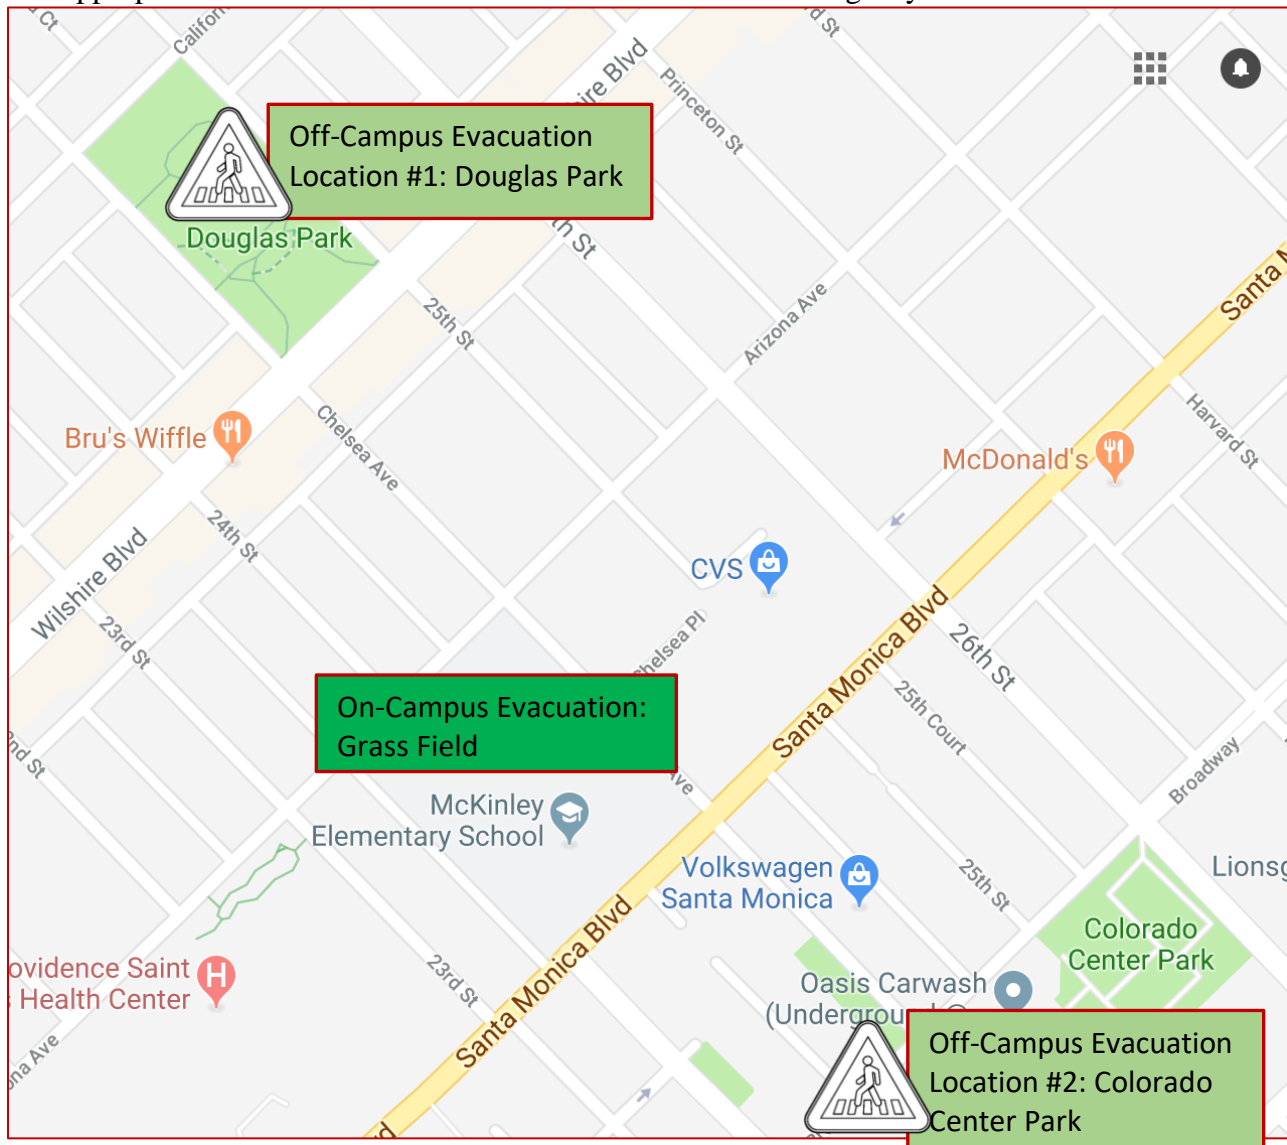

McKinley Elementary

Emergency Off-Campus Evacuation Locations

- If there is an emergency such as a fire or earthquake, students, staff, and adults evacuate out of the school buildings to the grass field on the playground.
- In the rare case that an evacuation off-campus to a walking location is needed, the staff would walk the students to the closest park, Douglas Park or the Colorado Center Park. The staff would determine which park is appropriate based on the location of the hazard at the time. If it safe to go to Douglas Park, that is the first choice walking location.
- In the rare case that students, staff, and adults need to be bused to an off-campus location, the locations are Santa Monica High School or John Adams Middle School. These are campuses located on the south side of Santa Monica because schools in the Lincoln Pathway would likely be similarly impacted by an emergency that causes a bus evacuation.
- Students and staff have monthly emergency drills so they know what to do in the case of an emergency. Drills include earthquake, fire, shelter-in-place, and lockdown. Staff would determine the appropriate action and evacuation location based on the emergency at the time.

Off-Campus Bus Evacuation Locations:
1. SAMOHI 2. John Adams Middle